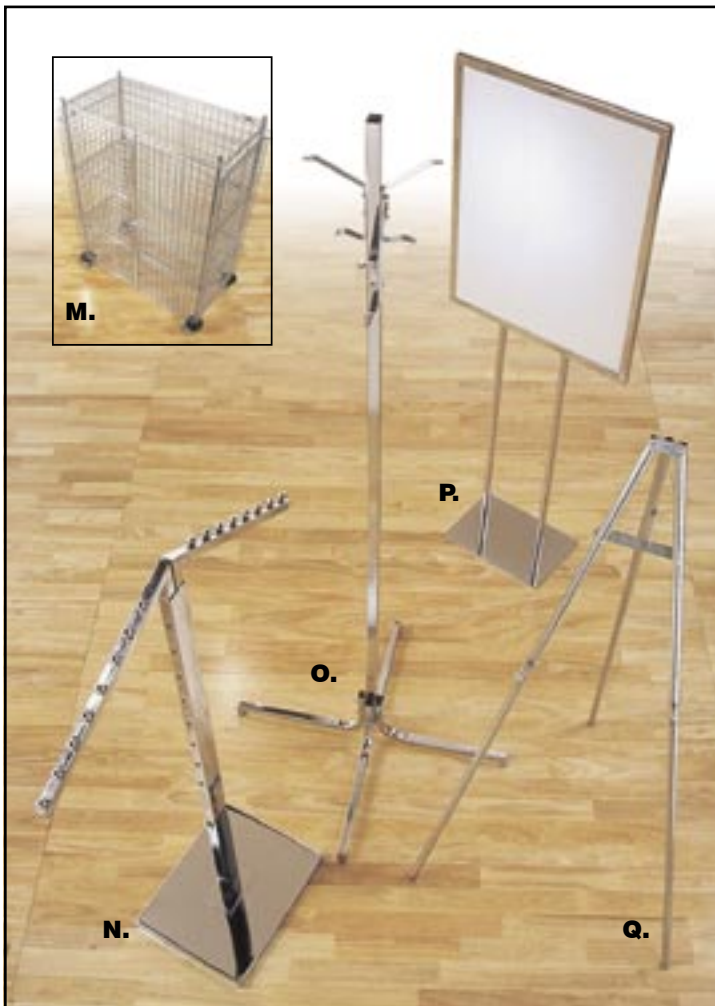

exhibitor catalog

- furnishings
- carpet
- drape
- custom rental exhibits

prestige

computer pedestals

Prestige computer pedestal

Our cleverly designed pedestal features an integrated cord management system that conceals wires and cables. The 36" wide x 18" deep roomy work space is complimented by a 20" diameter round shelf for your monitor, with a neatly tucked away CPU storage shelf.

Whatever your choice, we guarantee you can outfit your entire booth with quality and attractive furnishings.

- A.** prestige maple computer pedestal
- B.** prestige frosted acrylic computer pedestal
- C.** prestige cherry computer pedestal
- D.** prestige bar stool (sand w/ black diamond point)
- E.** prestige side chair (black)
- F.** prestige arm chair (black)
- G.** prestige arm chair (grey)
- H.** prestige side chair (grey)
- I.** prestige conference table (42" dia. x 30"h)

standard furnishings

Classic styling, versatile and simple.

J. standard bar stool

K. standard arm chair

L. standard side chair

standard accessories

R.

- M.** security container
- N.** chrome bag stand
- O.** clothes tree
- P.** 22" x 28" chrome sign stand
- Q.** aluminum easel
- R.** 4' x 8' display board
- S.** stanchion (pictured with chain)
- T.** literature stand
- U.** raffle drum

draped tables

**Draped display tables, counters,
and risers.**

*Please refer to our order page for a
complete list of table sizes available.*

draped display tables available in the following colors:

royal blue