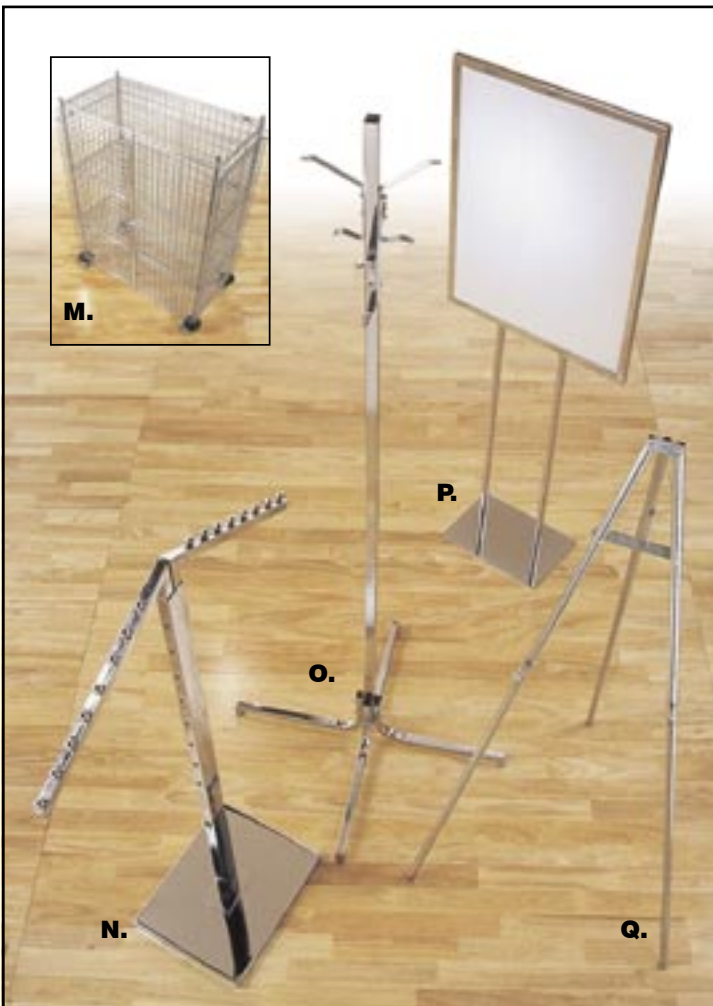

exhibitor catalog

- furnishings
- carpet
- drape
- custom rental exhibits

prestige

computer pedestals

Prestige computer pedestal

Our cleverly designed pedestal features an integrated cord management system that conceals wires and cables. The 36" wide x 18" deep roomy work space is complimented by a 20" diameter round shelf for your monitor, with a neatly tucked away CPU storage shelf.

Whatever your choice, we guarantee you can outfit your entire booth with quality and attractive furnishings.

- A.** prestige maple computer pedestal
- B.** prestige frosted acrylic computer pedestal
- C.** prestige cherry computer pedestal
- D.** prestige bar stool (sand w/ black diamond point)
- E.** prestige side chair (black)
- F.** prestige arm chair (black)
- G.** prestige arm chair (grey)
- H.** prestige side chair (grey)
- I.** prestige conference table (42" dia. x 30"h)

standard furnishings

Classic styling, versatile and simple.

J. standard bar stool

K. standard arm chair

L. standard side chair

standard accessories

R.

- M.** security container
- N.** chrome bag stand
- O.** clothes tree
- P.** 22" x 28" chrome sign stand
- Q.** aluminum easel
- R.** 4' x 8' display board
- S.** stanchion (pictured with chain)
- T.** literature stand
- U.** raffle drum