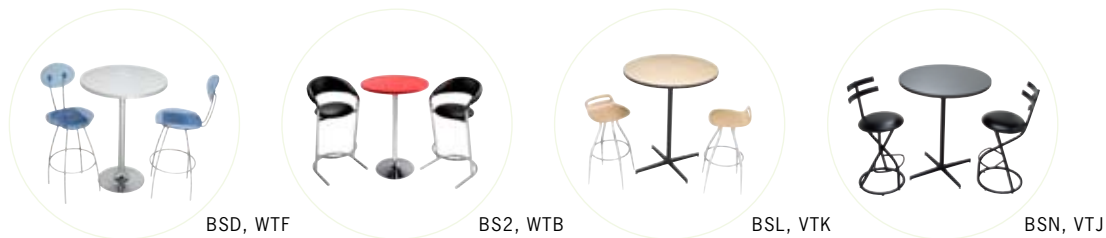

Sample Bar Table Sets

Bar Tables

VTK Table
Standard Black Base
Maple Top
30" Round 42"H

VTP Table
Standard Black Base
Maple Top
36" Round 42"H

VTJ Table
Standard Black Base
Graphite Nebula Top
30" Round 42"H

VTN Table
Standard Black Base
Graphite Nebula Top
36" Round 42"H

VTM Table
Standard Black Base
Grey Nebula Top
36" Round 42"H

VTE Table
Standard Black Base
Brandy Top
36" Round 42"H

VTF Table
Standard Black Base
Metallic Silver Top
30" Round 42"H

VTB Table
Standard Black Base
Brushed Red Top
30" Round 42"H

VTC Table
Standard Black Base
Brushed Blue Top
30" Round 42"H

WTK Table
Tulip Chrome Base
Maple Top
30" Round 42"H

WTP Table
Tulip Chrome Base
Maple Top
36" Round 42"H

WTJ Table
Tulip Chrome Base
Graphite Nebula Top
30" Round 42"H

WTN Table
Tulip Chrome Base
Graphite Nebula Top
36" Round 42"H

WTM Table
Tulip Chrome Base
Grey Nebula Top
36" Round 42"H

WTE Table
Tulip Chrome Base
Brandy Top
36" Round 42"H

WTF Table
Tulip Chrome Base
Metallic Silver Top
30" Round 42"H

WTB Table
Tulip Chrome Base
Brushed Red Top
30" Round 42"H

WTC Table
Tulip Chrome Base
Brushed Blue Top
30" Round 42"H

Sample Bar Table Sets

BSD Oslo Barstool
Blue
17"L 20"D 30"H

WTF Table
Tulip Chrome Base
Metallic Silver Top
30" Round 42"H

BS2 Banana Barstool
Black, Chrome
21"L 22"D 30"H

WTB Table
Tulip Chrome Base
Brushed Red Top
30" Round 42"H

BSL Gin Barstool
Maple, Chrome
16"L 16"D 29"H

VTK Table
Standard Black Base
Maple Top
30" Round 42"H

BSN Jetson Barstool
Black
18"L 19"D 29"H

VTJ Table
Standard Black Base
Graphite Nebula Top
30" Round 42"H